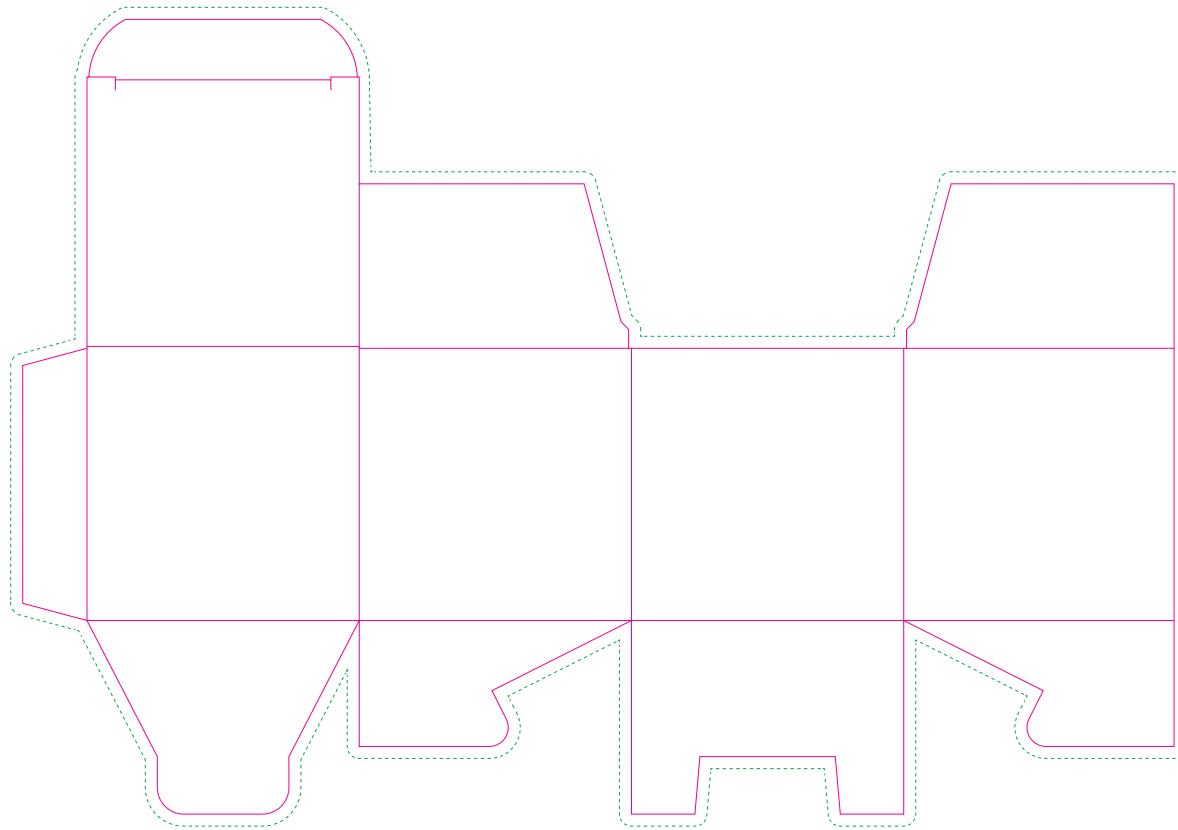

**TS1701 Full colour box**

50% of the actual size

**Logo:** Logo name

**Logo size:** 00 x 00 mm

---

**Maximum print size**

□ 304 x 210 mm

**Logo position**

Print-box: all-over