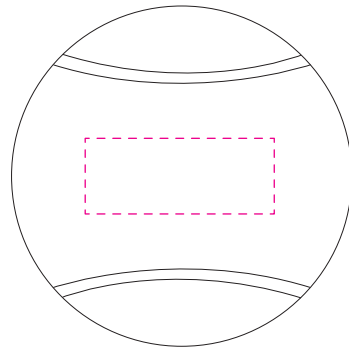

**OP1401 Tennis ball keychain yellow**

**Logo:** Logo name

**Logo size:** 00 x 00 mm

---

**Maximum print size**

□ 25 x 10 mm

**Logo position**

Print: one side