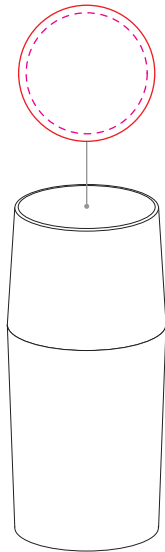

## OP0922 Plastic custom made ball stamp

**Logo:** Logo name

**Logo size:** 00 x 00 mm

---

**Maximum print size**

Ø 16 mm

**Logo position**

Sticker: on the top

Embossing: on the stamp

**Colour**