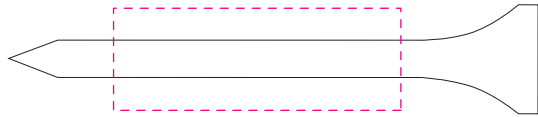

GS0952 Leather pouch pack 2

Tees

Ball marker

Pouch

Pitchfork

Logo: Logo name

Logo size: 00 x 00 mm

Pantone colours:

- | | |
|-------|-------|
| ● PMS | ● PMS |
| ● PMS | ● PMS |
| ● PMS | ● PMS |
| ● PMS | ● PMS |
| ● PMS | ● PMS |
| ● PMS | ● PMS |

Maximum print size

Tees: □ 38 x 13,5 mm

Pouch: □ 60 x 45 mm

Ball marker: Ø 22 mm

Pitchfork: Ø 22 mm

Position logo

Print tees: on the stem

Embroidery pouch: front

Doming ball marker: front

Doming pitchfork: ball marker

Customization

Tees: 1 colour