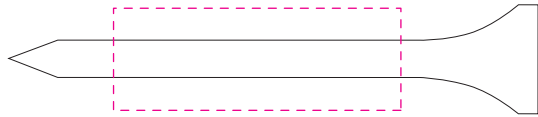

GS0951 Leather pouch pack 1

Tees

Ball marker

Pouch

Pitchfork

Logo: Logo name

Logo size: 00 x 00 mm

Pantone colours:

- | | |
|-------|-------|
| ● PMS | ● PMS |
| ● PMS | ● PMS |
| ● PMS | ● PMS |
| ● PMS | ● PMS |
| ● PMS | ● PMS |
| ● PMS | ● PMS |

Maximum print size

Tees: □ 38 x 13,5 mm

Pouch: □ 60 x 45 mm

Ball marker: Ø 22 mm

Pitchfork: Ø 22 mm

Position logo

Print tees: on the stem

Embroidery pouch: front

Doming ball marker: front

Doming pitchfork: ball marker

Customization

Tees: 1 colours