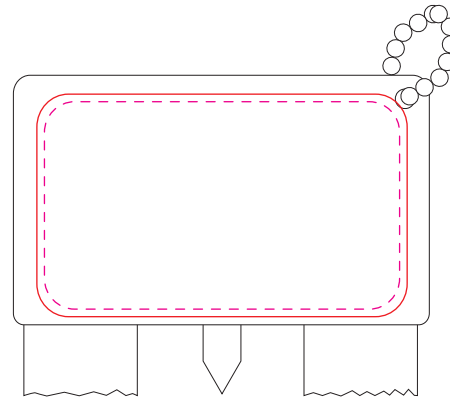

GS0942 Suede pouch pack 2

Tees

Groove cleaner

Logo: Logo name

Logo size: 00 x 00 mm

Pantone colours:

● PMS

Maximum print size

Tees: □ 38 x 13,5 mm

Pouch: □ 47 x 27 mm

Groove cleaner: □ 47 x 27 mm

Ball marker: Ø 22 mm

Pitchfork: □ 55 x 18 mm

Position logo

Print tees: on the stem

Doming pouch: front